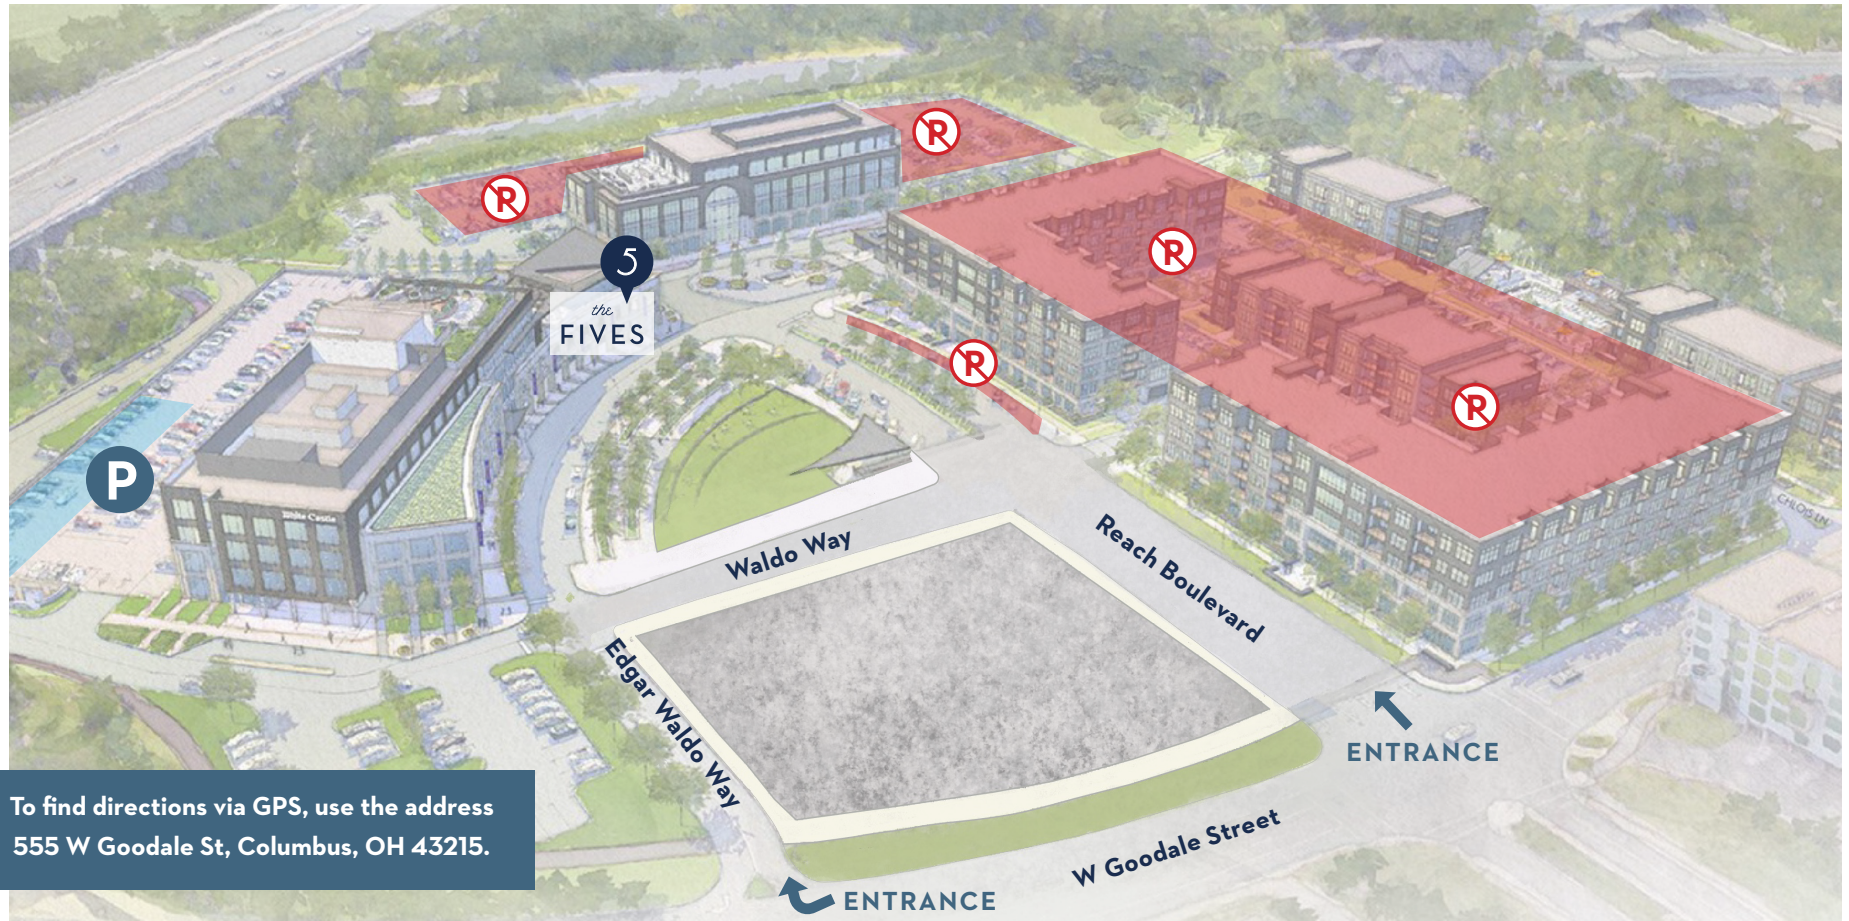

Staff Parking at The Fives

EDGAR WALDO WAY ENTRANCE

1. Turn right onto Edger Waldo Way from Goodale
2. Take a left onto Waldo Way
3. Turn right behind the White Castle home office for upper level staff parking. **Please park on the outer perimeter of the White Castle side.**

REACH BOULEVARD ENTRANCE

1. Turn onto Reach Blvd. from Goodale
2. Continue straight and turn left behind The Fives for upper level parking. **Please park on the outer perimeter of the White Castle side.**

PLEASE NOTE:

1. **Parking at the Reach Apartments and behind Superior Group is prohibited. You will be towed.**
2. There is a 6,000 lb per vehicle weight limit on the upper level garage. No parking for full-size vans, pick-up trucks, or large SUV's. Please park in the lower level.